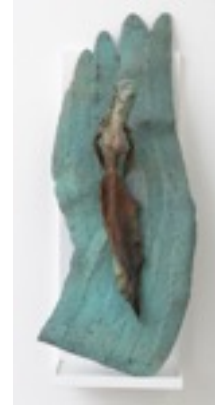

Lingam Tree, 2008
Acrylic on burlap mounted on canvas
52 x 74 in.

JASON VASS

Red Void, 2014
Acrylic on canvas
48 x 48 in.

Lingam 2, 2014
Airbrush with silk screen on handmade paper
26 x 20 in

Mint Tree, 2011
Acrylic on canvas
42 x 42 in.

Blue Void, 2014
Acrylic on canvas
60 x 60 in.

JASON VASS

Plum Tree, 2007
Acrylic on linen
42 x 36 in.

(Day of the dead) Mermaid, 2008
Bronze cast from magnolia blossom, fig,
broccoli leaf, plant material
36 x 14 x 8 in.