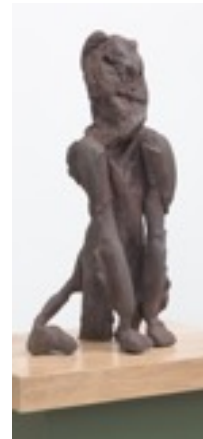

Lion, 2008
Bronze cast from bird of paradise casing,
rock, driftwood
Unique
21 x 10 x 8 in.