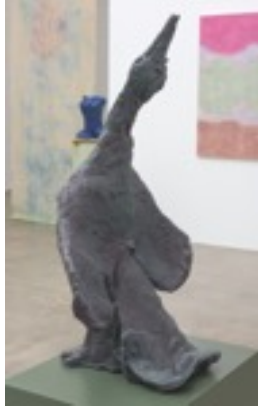

JASON VASS

Phoenix, 2016
Aqua resin cast from tree bark, hands of Buddha, tree branch, broccoli leaf, paint
edition 1 of 5
44 x 22 x 21 in.