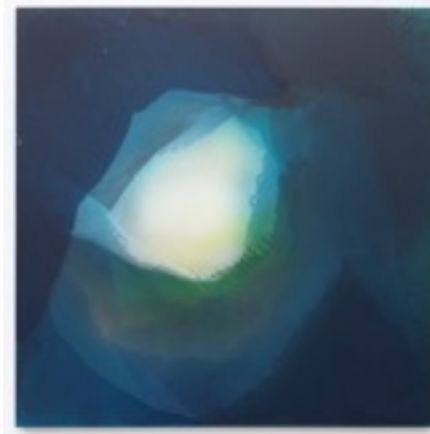

Lingam Tree, 2008
Acrylic on burlap mounted on canvas
52 x 74 in.

JASON VASS

Red Void, 2014
Acrylic on canvas
48 x 48 in.

Lingam 2, 2014
Airbrush with silk screen on handmade paper
26 x 20 in

Mint Tree, 2011
Acrylic on canvas
42 x 42 in.

Blue Void, 2014
Acrylic on canvas
60 x 60 in.

JASON VASS

Plum Tree, 2007
Acrylic on linen
42 x 36 in.

(Day of the dead) Mermaid, 2008
Bronze cast from magnolia blossom, fig,
broccoli leaf, plant material
36 x 14 x 8 in.