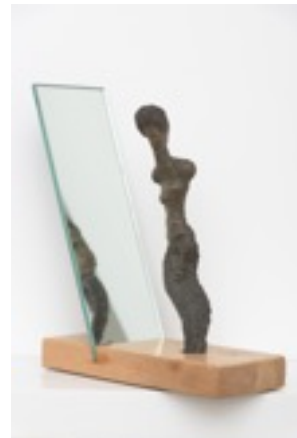

JASON VASS

Tree. Lingam. Void.

Nancy Evans

Petals, 2002
Burlap, plexiglass
Unique
19x19 in.

Kali # 1, 2003
Bronze cast from dried jade plant, necklace
Unique
18 x 13 x 4 in.

Hidalgo & Maiden, 2014
Bronze cast from magnolia blossom and shell,
bamboo shoots, leaves, plant material
Unique
each 10½ x 4 x 2 in.

Venus di Milo, 2012
Bronze cast from fennel, lemon peel, plant
material, mirror, on wood base
Unique
13 x 10½ x 4 ¼ in.

JASON VASS

Warrior #1, 2004
Bronze cast from jade plant, tree knot, tree bark, avocado pit, homemade beads, gourd, dyed snakeskin
Unique
17 x 8 x 7 in.

Warrior #2, 2004
Bronze cast from jade plant, tree knot, tree bark, avocado pit, homemade beads, gourd, dyed snakeskin
Unique
17 x 8 x 6 in.

Sweet Pea, 2012
Bronze cast of magnolia blossom, bark, banana tree blossom, bamboo shoot, on wood base
Unique
12 x 14 x 7 in.