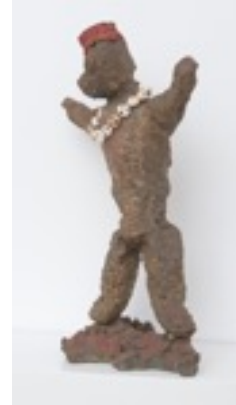

JASON VASS

Tree. Lingam. Void.

Nancy Evans

Petals, 2002
Burlap, plexiglass
Unique
19x19 in.

Kali # 1, 2003
Bronze cast from dried jade plant, necklace
Unique
18 x 13 x 4 in.

Hidalgo & Maiden, 2014
Bronze cast from magnolia blossom and shell,
bamboo shoots, leaves, plant material
Unique
each 10½ x 4 x 2 in.

Venus di Milo, 2012
Bronze cast from fennel, lemon peel, plant
material, mirror, on wood base
Unique
13 x 10½ x 4 ¼ in.

JASON VASS

Warrior #1, 2004
Bronze cast from jade plant, tree knot, tree bark, avocado pit, homemade beads, gourd, dyed snakeskin
Unique
17 x 8 x 7 in.