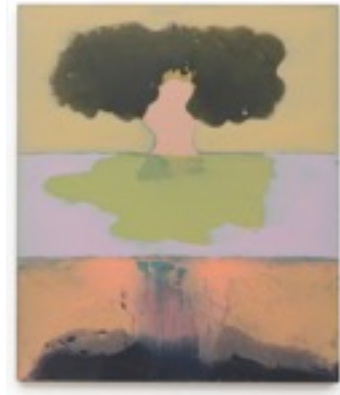

Venus di Milo, 2012
Bronze cast from fennel, lemon peel, plant
material, mirror, on wood base
Unique
13 x 10½ x 4 ¼ in.

JASON VASS

Warrior #1, 2004
Bronze cast from jade plant, tree knot, tree bark, avocado pit, homemade beads, gourd, dyed snakeskin
Unique
17 x 8 x 7 in.

Warrior #2, 2004
Bronze cast from jade plant, tree knot, tree bark, avocado pit, homemade beads, gourd, dyed snakeskin
Unique
17 x 8 x 6 in.

Sweet Pea, 2012
Bronze cast of magnolia blossom, bark, banana tree blossom, bamboo shoot, on wood base
Unique
12 x 14 x 7 in.

Untitled, 2004
Dyed and rewoven burlap on bronze rod
Unique
dimensions variable

JASON VASS

Black Void, 2014
Acrylic on canvas
60 x 60 in.

Volcano Tree, 2008
Acrylic on linen
42 x 36 in.

Lake, 2014
Acrylic on canvas
48 x 48 in.