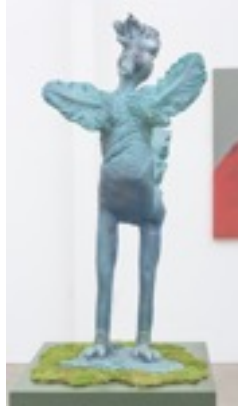

JASON VASS

Peacock, 2013
Aqua resin, paint, cast from root bulb,
broccoli leaves, hands of Buddha, palm frond
edition 1 of 2 (2nd cast in aluminum)
46 x 22 x 21 in.