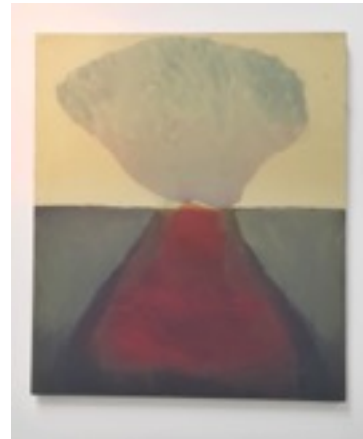

Coral Tree, 2008
Acrylic on canvas
42 x 36 in.